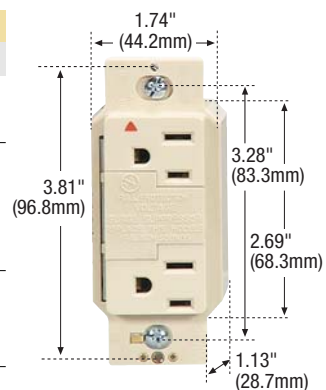

IG1208

Replacement Module

Clamping Voltage	Joules/ MCOV	Color	Catalog No.
400	170J/ 150V/AC RMS	Blue	1209BL
		Gray	1209GY
		Ivory	1209V
		Red	1209RD
		White	1209W