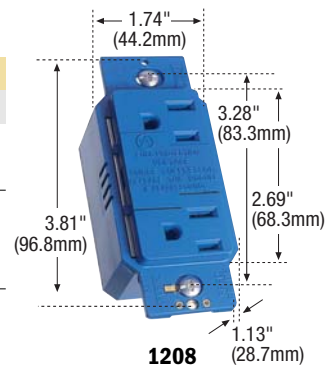

Commercial Specification Grade Duplex Receptacle

Wire Leads

Rating A	V/AC	NEMA	Clamping Voltage	Joules/ MCOV	Maximum Surge Current	Color	Catalog No.
15	125	5-15R	400V	170J/ 150V/AC RMS	12kA per mode	Almond Ivory White	1208A 1208V 1208W
20	125	5-20R	400V	170J/ 150V/AC RMS	12kA per mode	Almond Blue Ivory White	1210A 1210BL 1210V 1210W

1208

Commercial Specification Grade Duplex Receptacle - Isolated Ground

Wire Leads

Rating A	V/AC	NEMA	Clamping Voltage	Joules/ MCOV	Maximum Surge Current	Color	Catalog No.
15	125	5-15R	400V	170J/ 150V/AC RMS	12kA per mode	Blue Gray Ivory White	IG1208BL IG1208GY IG1208V IG1208W
20	125	5-20R	400V	170J/ 150V/AC RMS	12kA per mode	Blue Ivory White	IG1210BL IG1210V IG1210W